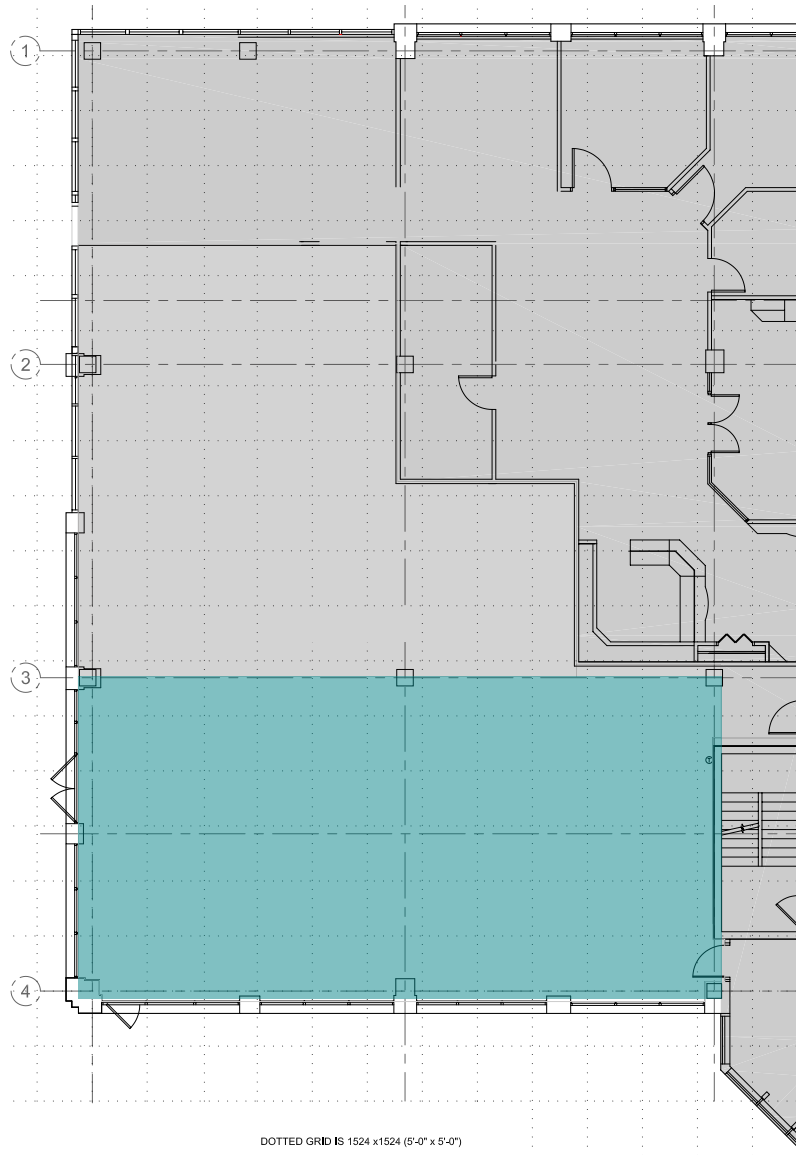

PARK CENTRE

1230 BLACKFOOT DR. | REGINA, SK

SUITE 190

1,919

SQUARE FEET

CONCEPT FLOOR PLAN

DOTTED GRID IS 1524 x1524 (5'-0" x 5'-0")

1
A1-1

MAIN FLOOR KEY PLAN
SCALE: 1:200

CHANTAL BLAISDELL

LEASING MANAGER, HARVARD DEVELOPMENTS

T | 306.777.0641

E | cblaisdell@harvard.ca